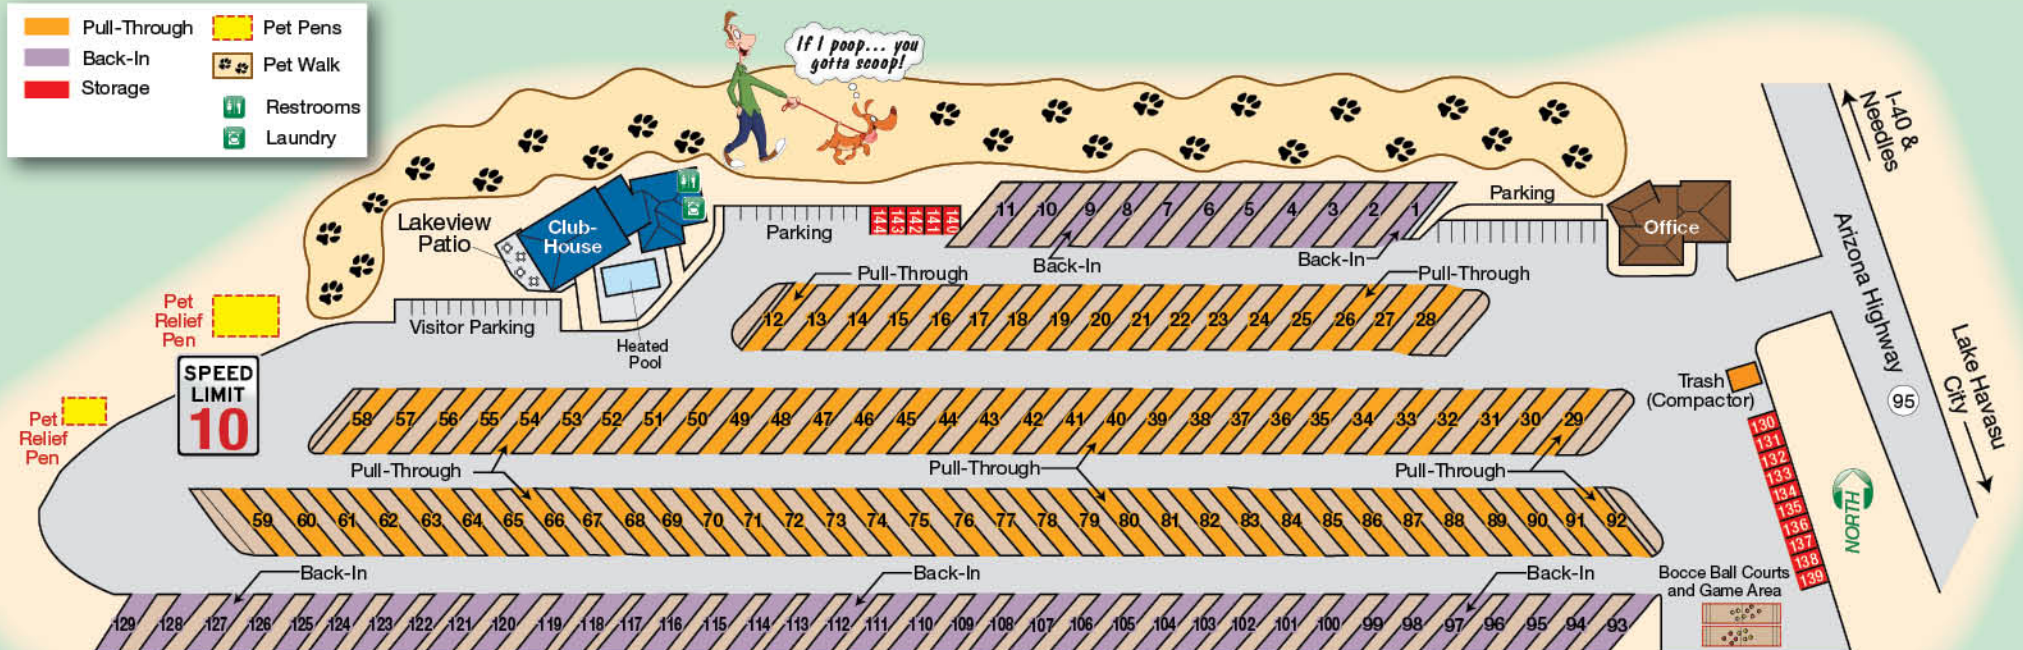

Welcome!

We're so glad you chose to stay with us; to answer some basic questions, please see below:

Office Hours: 55+ Only October 1 - April 30

May - September: Monday - Saturday 9 AM - 4 PM • Sunday 10 AM - 2 PM

October - April: Monday - Saturday 9 AM - 5 PM • Sunday 9 AM - 3 PM

Clubhouse, Patio, Pool Table & Library - Hours: 8 AM - 10 PM

Restrooms, Showers & Exercise Room - Hours: 8 AM - 10 PM

Laundromat (with Soft Water) - Hours: 8 AM - 10 PM

Heated Pool - Hours: 8 AM - 10 PM

Emergency Numbers:
Call 911 or Sheriff
928-453-0745