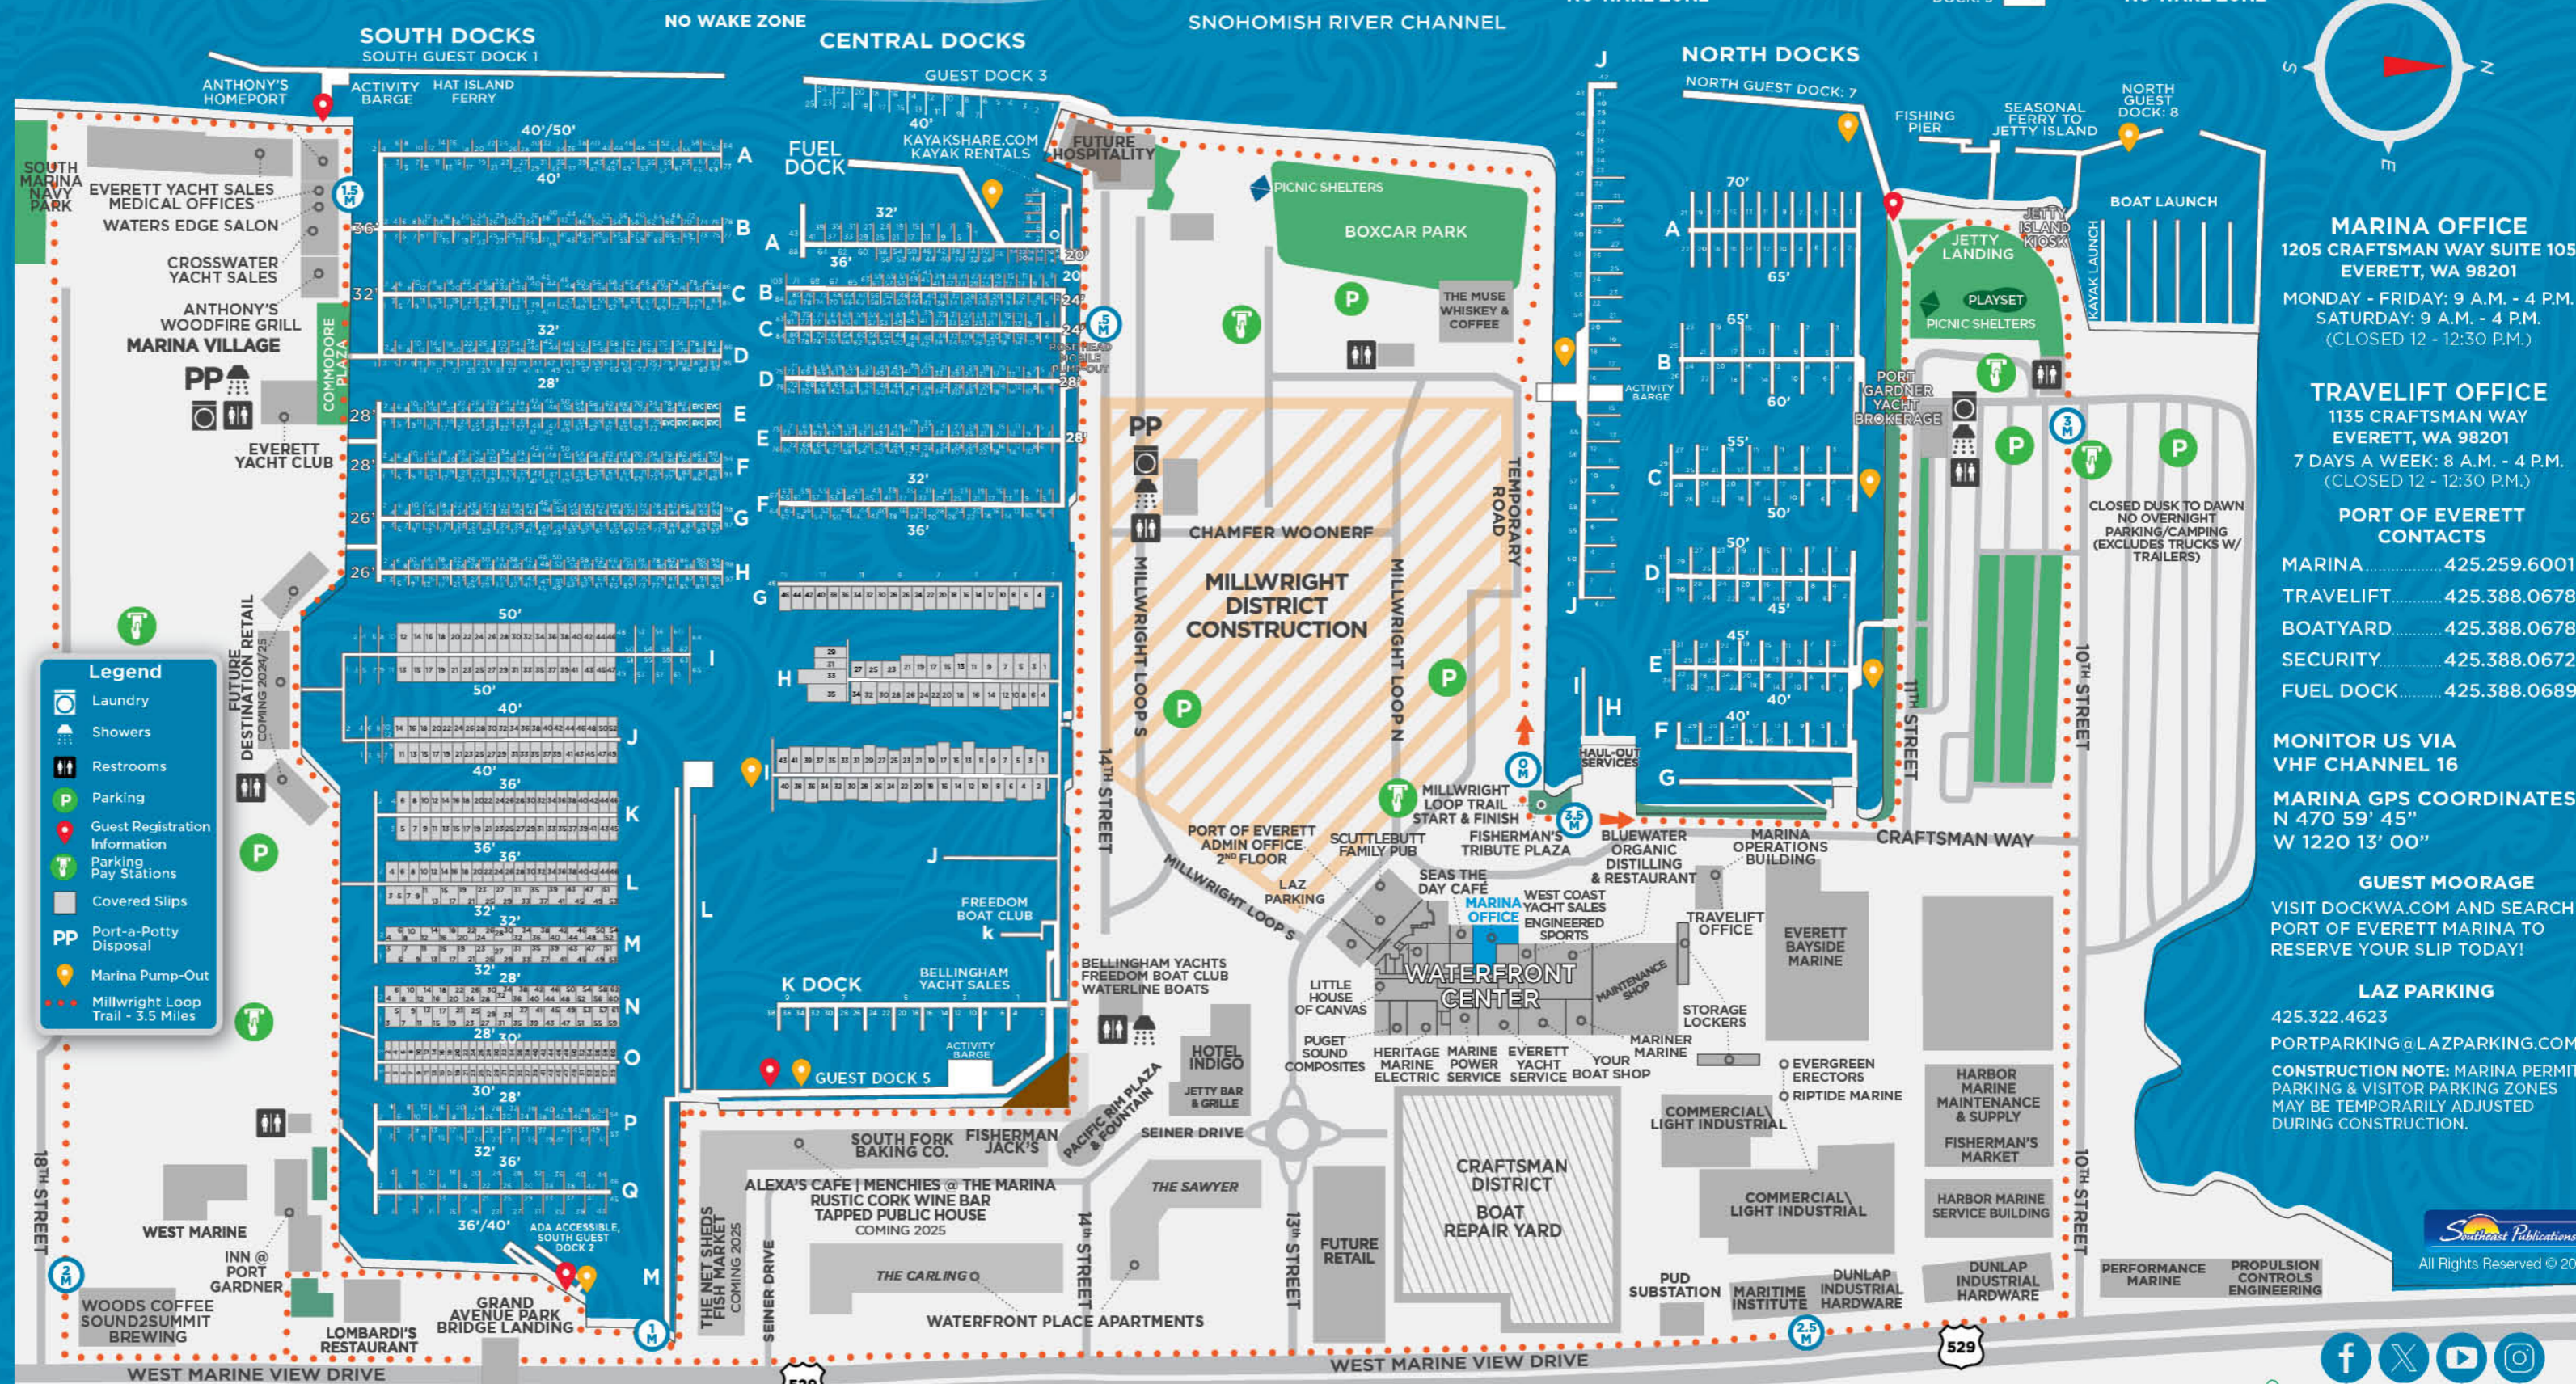

ADVERTISER INDEX

RESTAURANTS

- Fisherman Jack's 14a
- Jetty Bar & Grill 10
- The Muse Whiskey & Coffee 14b

CANVAS & UPHOLSTERY

- Hoglund's Top Shop 5
- Little House of Canvas 3

BOAT & YACHT SALES

- Cross Water Yacht Sales 11
- Everett Bayside Marine 4
- Waterline Boats 2

PUMP OUT SERVICE

- Rose Head Service 8

BOAT MOORING

- Port of Everett Marina 1

MARINA OFFICE
1205 CRAFTSMAN WAY SUITE 105
EVERETT, WA 98201
MONDAY - FRIDAY: 9 A.M. - 4 P.M.
SATURDAY: 9 A.M. - 4 P.M.
(CLOSED 12 - 12:30 P.M.)

TRAVELIFT OFFICE
1135 CRAFTSMAN WAY
EVERETT, WA 98201
7 DAYS A WEEK: 8 A.M. - 4 P.M.
(CLOSED 12 - 12:30 P.M.)

PORT OF EVERETT CONTACTS

MARINA	425.259.6001
TRAVELIFT	425.388.0678
BOATYARD	425.388.0678
SECURITY	425.388.0672
FUEL DOCK	425.388.0689

MONITOR US VIA VHF CHANNEL 16
MARINA GPS COORDINATES
N 47° 59' 45"
W 122° 13' 00"

GUEST MOORAGE
VISIT DOCKWA.COM AND SEARCH PORT OF EVERETT MARINA TO RESERVE YOUR SLIP TODAY!

LAZ PARKING
425.322.4623
PORTPARKING@LAZPARKING.COM
CONSTRUCTION NOTE: MARINA PERMIT PARKING & VISITOR PARKING ZONES MAY BE TEMPORARILY ADJUSTED DURING CONSTRUCTION.